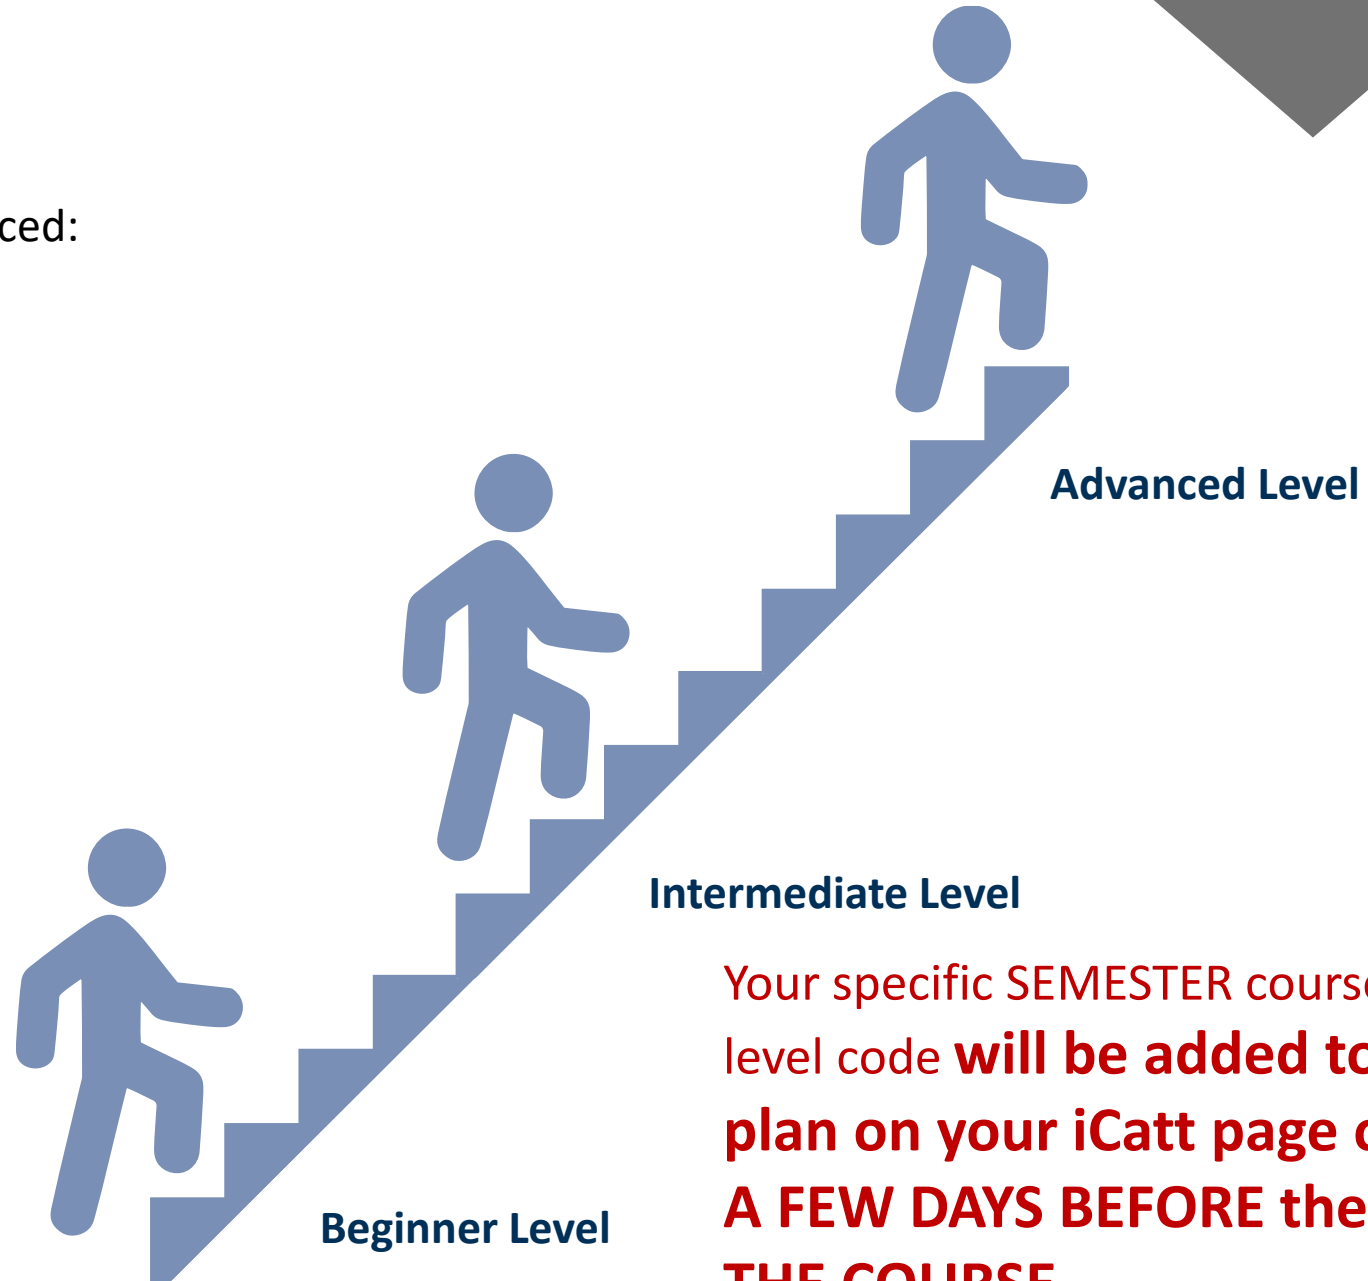

Attendance

Regular class attendance is **mandatory**. Specific information will be provided in the learning agreement that will be illustrated on the first day of the course

The learning agreement will be available on your Blackboard course and it will be your responsibility to read it carefully and understand the policies

Courses

From Absolute Beginner to Advanced:

Your specific SEMESTER course level code **will be added to your Study plan on your iCatt page only**
A FEW DAYS BEFORE the STARTING OF THE COURSE

Calendar Pre Session INTENSIVE Course