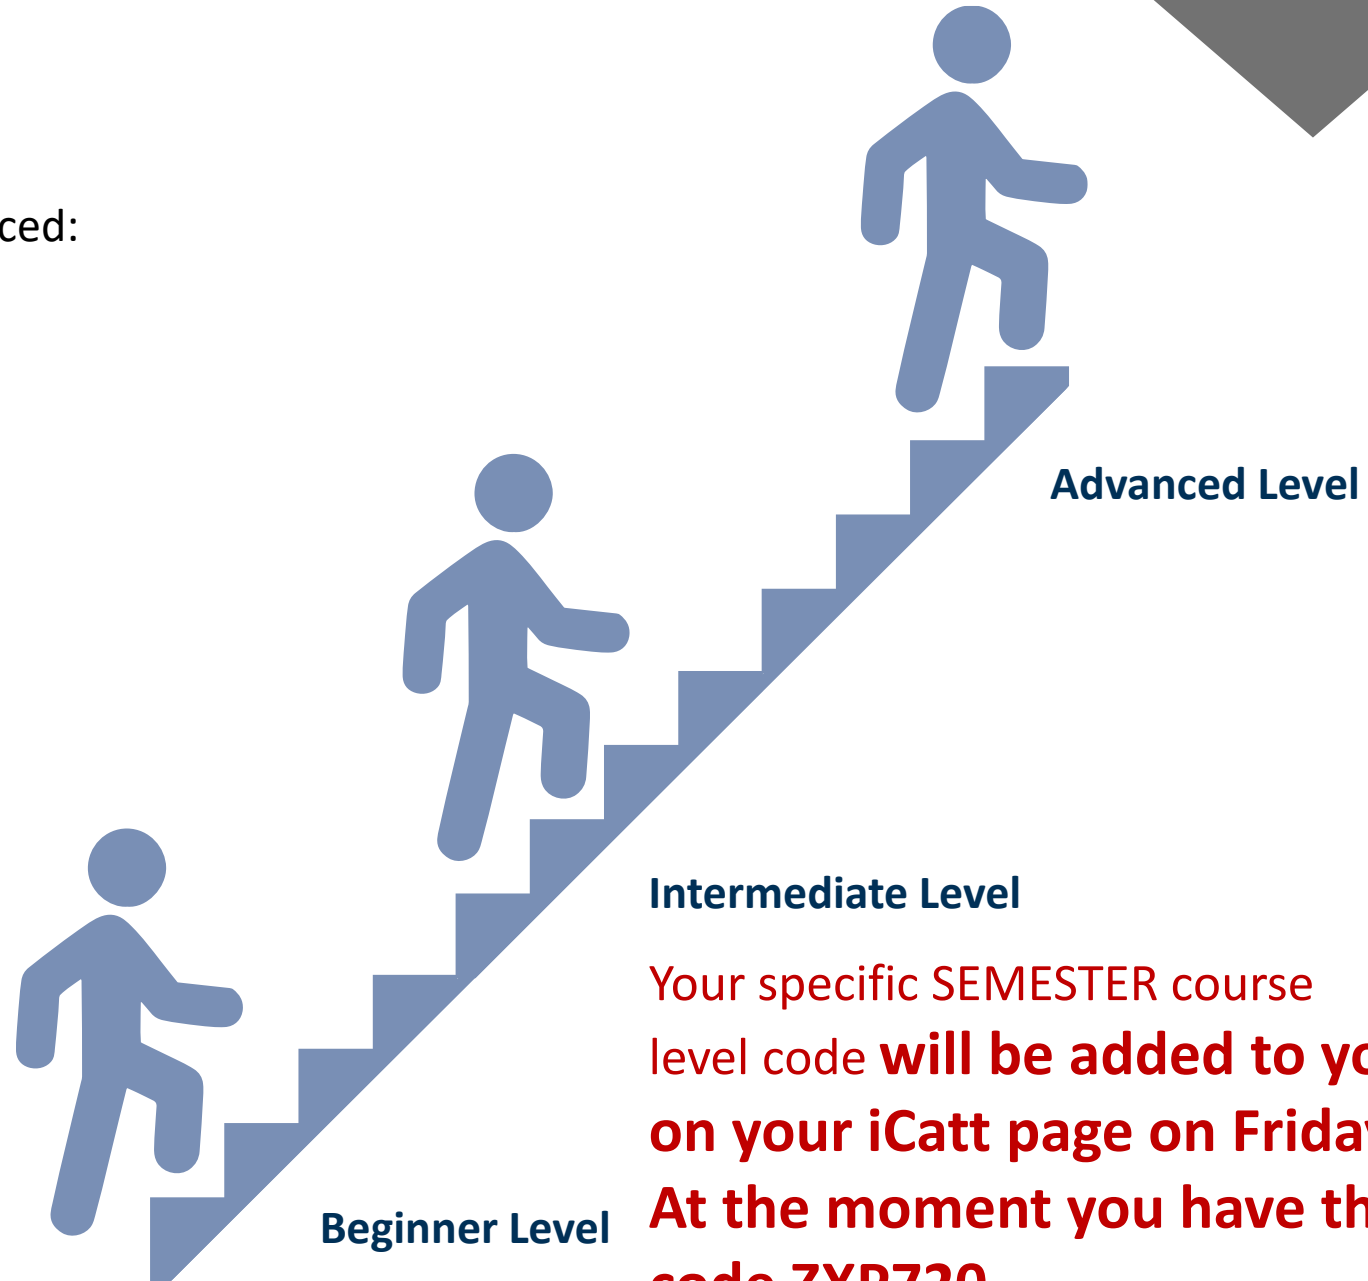

# Attendance

Regular class attendance is **mandatory**. Specific information will be provided in the learning agreement that will be illustrated on the first day of the course

The learning agreement will be available on your Blackboard course and it will be your responsibility to read it carefully and understand the policies

# Courses

From Absolute Beginner to Advanced:

Your specific SEMESTER course level code **will be added to your Study plan on your iCatt page on Friday 22 Sept. At the moment you have the general code ZXP720**