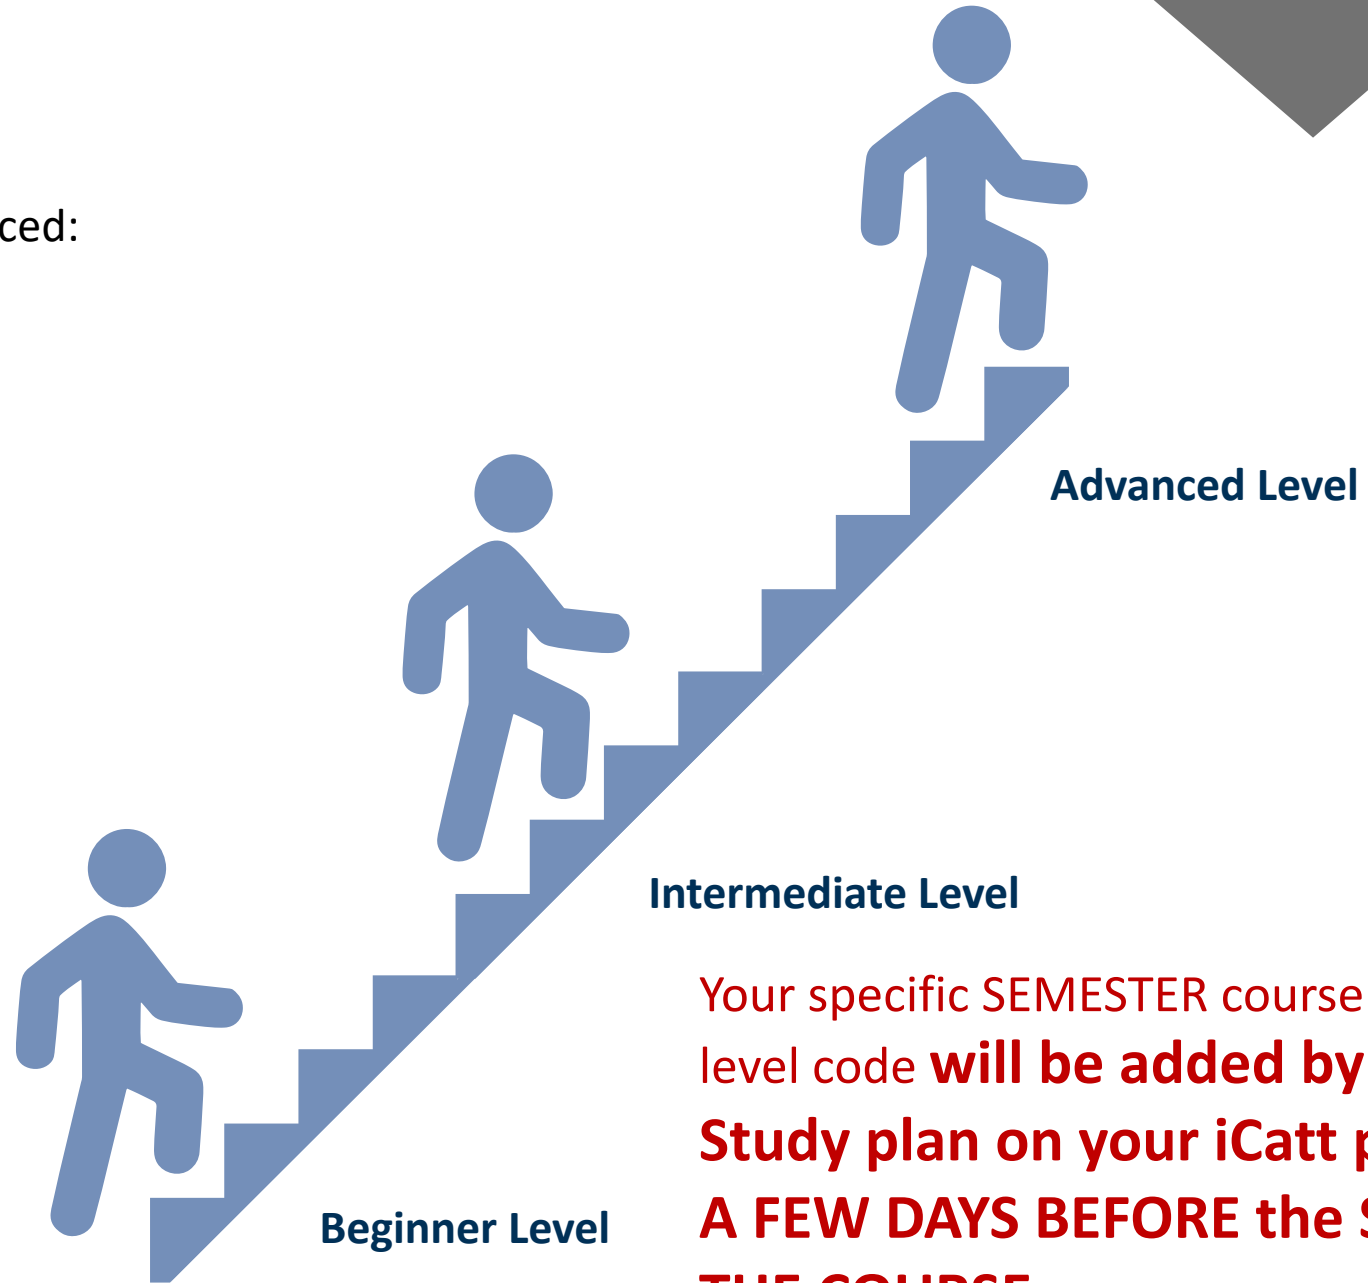

Attendance

Regular class attendance is **mandatory**. Specific information will be provided in the learning agreement that will be illustrated on the first day of the course

The learning agreement will be available on your Blackboard course and it will be your responsibility to read it carefully and understand the policies

Courses

From Absolute Beginner to Advanced:

Your specific SEMESTER course level code **will be added by us to your Study plan on your iCatt page only A FEW DAYS BEFORE the STARTING OF THE COURSE**

Calendar SEMESTER Course

How to find more info about your course

The screenshot shows the iCatt portal interface for a user named KOSTANDIN COPI. The top navigation bar includes 'Home Page', 'Esami di Profitto', 'Segreteria Online', 'Corsi', 'Servizi e opportunità', and 'Help'. The 'Corsi' menu item is circled in red. A blue arrow points from the 'Corsi' menu item to the 'CARTA ATENEO' section below. The 'CARTA ATENEO' section contains the text 'Premi ACCEDI per attivare o verificare la tua Carta Ateneo+' and an 'ACCEDI' button. Below this is the 'LE COMUNICAZIONI PER' section, which is currently empty, showing a table header with columns 'Data', 'Categoria', and 'Oggetto'. The table content area displays 'Non ci sono dati da visualizzare' and 'Ultimo aggiornamento : 26/08/22, 07:34'. There are also navigation arrows and a '5 elementi per pagina' dropdown menu.